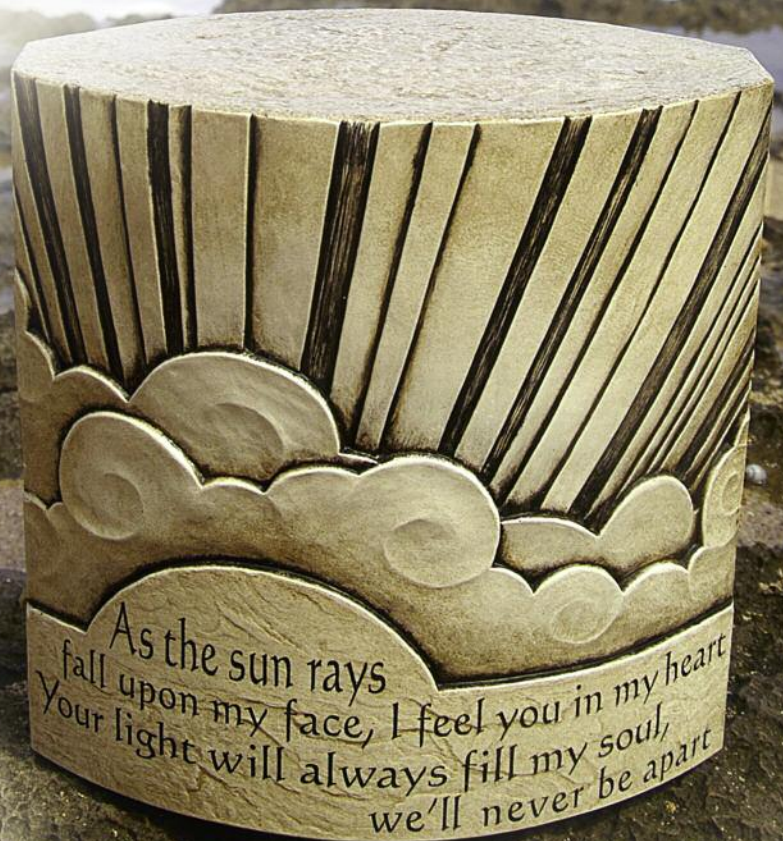

\$408

Full Size
30-R-1005

More Keepsakes Available: pp. 62-69

Keepsake
30-R-3005

4.5" H x 4.5" W x 2.7" D, 1 C.I.
Candle Included

\$99

Love Photo Urn

30-R-1016 \$408