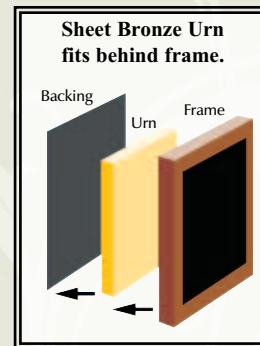

Legacy Bronze Picture Urn & Keepsakes

30-D-610 $238

Photo Dim. 8" x 10"
Outside Dim. 11.4" H x 9.4"
W x 3.4" D, 200 C.I.

Cleverly conceals sheet bronze urn within an elegant picture frame. Matte included for 5x7. Cherry Finish.

CUSTOM ENGRAVING
ADDITIONAL
*Sheet Bronze Only

Close Up

30-D-620 $158

Photo Dim. 3.5" x 5"
Outside Dim. 5" x 6.5"
Keepsake 15 C.I.

This keepsake is perfect for multiple families to display their loved one in their homes and also hold them near. Cherry Finish.

Large Photo Urn

30-P-002 $148

Secure magnetic picture frame allows photo to be changed without having to disturb cremains. Made of solid wood with a Cherry finish. Matte not included.

10" W x 12" H x 3.75" D, 222 C.I.

STOCK OR CUSTOM
ENGRAVING ADDITIONAL
*Front or Back