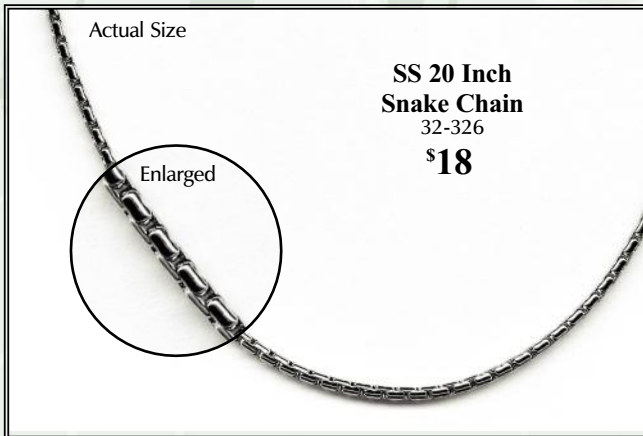

Stainless Steel Chains

SS 20 Inch Snake Chain

32-326

$18