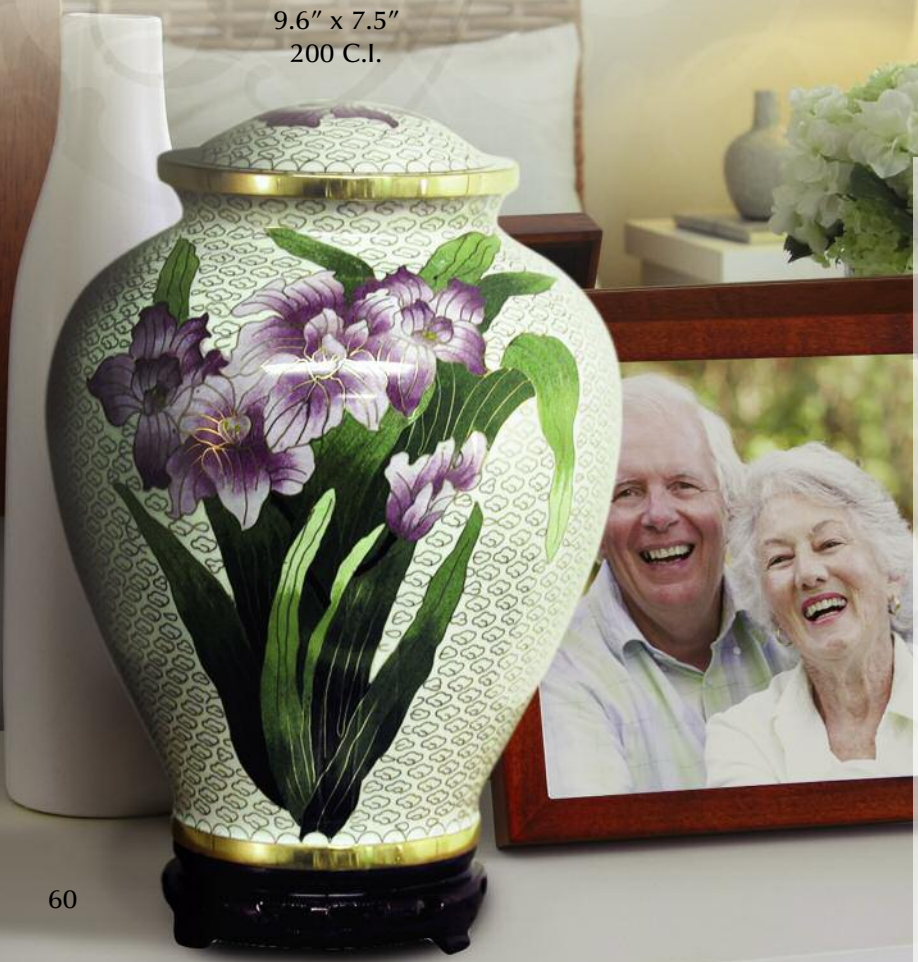

Keepsake with box
30-A-C333K

Brown Butterfly

Full-size 30-A-C120L
10.7" x 7.2"
200 C.I.

Keepsake with box
30-A-C120K

Iris

Full-size 30-A-C222L
9.6" x 7.5"
200 C.I.

30-MED \$60

A Pewter Medallion is the perfect way to personalize non-engravable urns. Also available in Brass. (Full View on Page 28)