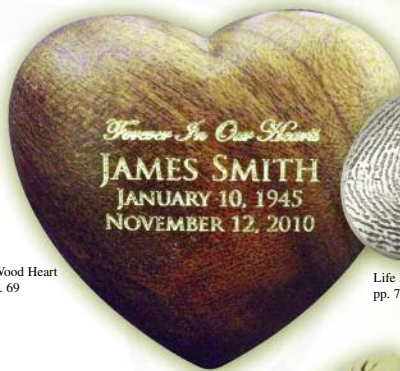

PHOTO ENGRAVING
AVAILABLE
See p. 5 For Info.

PHOTO PAINTING
AVAILABLE
See p. 5, 81 For Info.

SPANISH VERSION
AVAILABLE

Together as a

Family...

A keepsake is a great way for each family member to keep their loved one close. Often keepsakes are shared with all family members and close friends to remember their loved one and to celebrate their life.

Choose a Final Resting Place...

In a Cemetery

In a Home or Garden

A Natural Return or Scattering

Keepsakes...

A keepsake is a great way for each family member to keep their loved one close. Often keepsakes are shared with all family members and close friends to remember their loved one and to celebrate their life. Almost all full size urns have a beautiful and exquisite matching keepsake. For individuals that want a unique keepsake, Crescent offers a beautiful collection of Art Glass Keepsakes, Life Print Memorial Keepsakes, Picture Frames, Pendants and more. Many of the keepsakes will hold cremated remains, a lock of hair, or dried ceremonial flowers.

Wood Heart
p. 69

Life Print
pp. 74-76

Brass Rose
p. 67

Art Glass
pp. 63-65

Vaults...

Monuments and urn vaults are other considerations for families that choose to bury the cremated remains. Urn vaults are an excellent way to protect your cherished loved one's urn when buried underground, and are required by most cemeteries.

Urn Vaults
p. 61

Marker or Tile...

Many families choose to honor their loved one with Crescent Life Portrait Porcelain Tiles and custom grave markers. These are a beautiful and long lasting way to memorialize a loved one. With markers made from solid granite, and kiln fired porcelain tiles, your loved one will be forever remembered with these timeless materials.