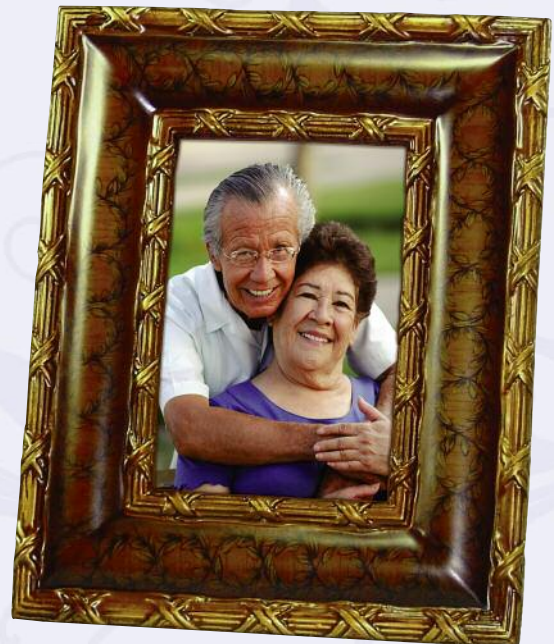

\$114

Ornate Photo Frame Keepsake

30-L-FB0168

This beautiful keepsake features a vine and bamboo motif, displays a 4x6 photo (vertical or horizontal) and contains a keepsake capsule in a compartment on the back of the frame which holds a nominal amount of cremains.
Nominal C.I., 8" W x 9.75" H