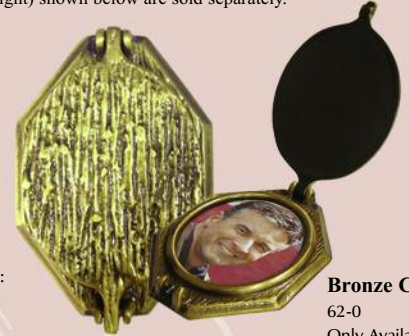

- Tile only \$148
- Tile with VHB Tape \$155

5x7 Tile 62-12

13cm X 18cm; 5.12" x 7.09"

- Tile only \$185
- Tile with VHB Tape \$198

#6 Tile 62-6

11cm X 15cm; 4.33" x 5.91"

- Tile only \$173
- Tile with VHB Tape \$185

Bronze Ring

- 62-1
- Only Available for:
- #2 Tile \$90
- #3 Tile \$90
- #6 Tile \$120

Bronze Cover

- 62-0
- Only Available for:
- #2 Tile \$182
- #3 Tile \$198

*Tiles are NOT Actual Size.
The Samples to the left
are scaled to relative tile sizes.