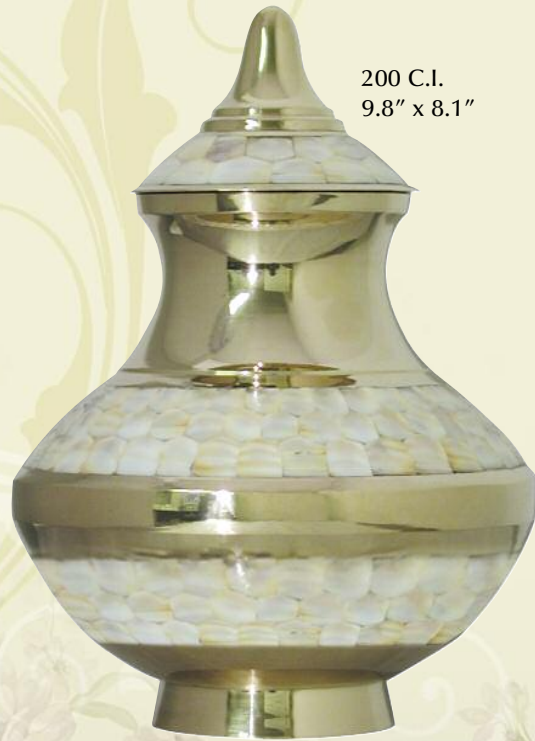

200 C.I.
9.8" x 8.1"

Keepsake:
30-A-003
(688)

Keepsake:
30-A-003
(595)