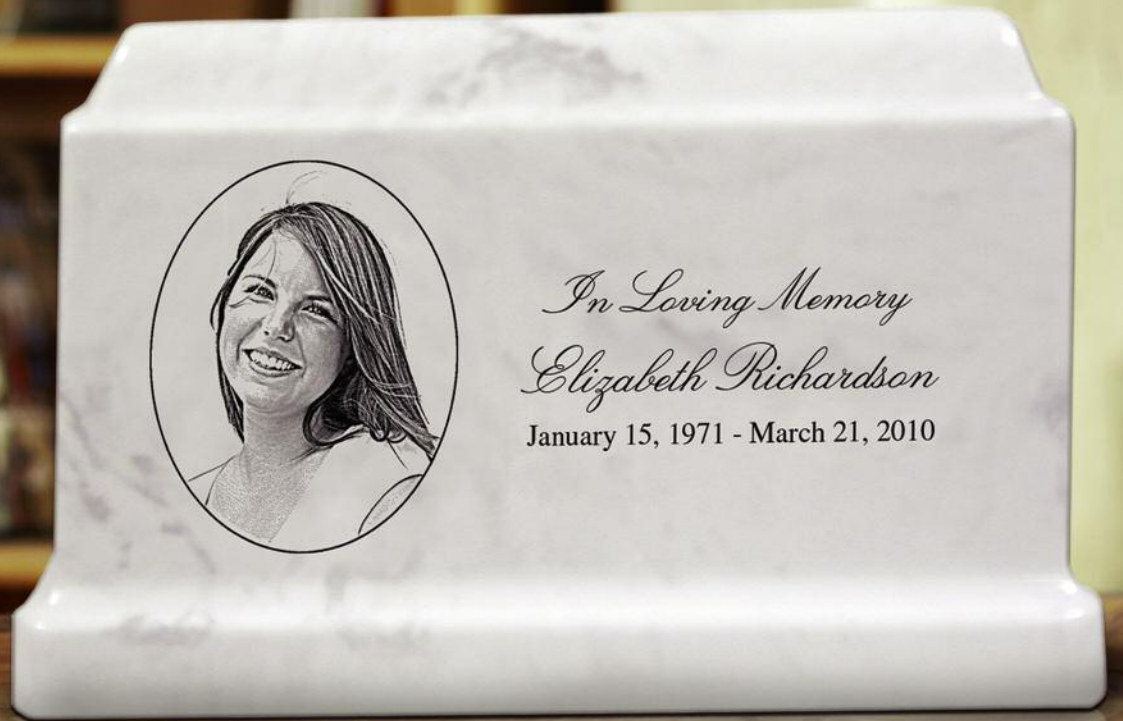

Cultured Marble

Collection

Cultured Marble provides timeless beauty and durability that withstands the tests of time.