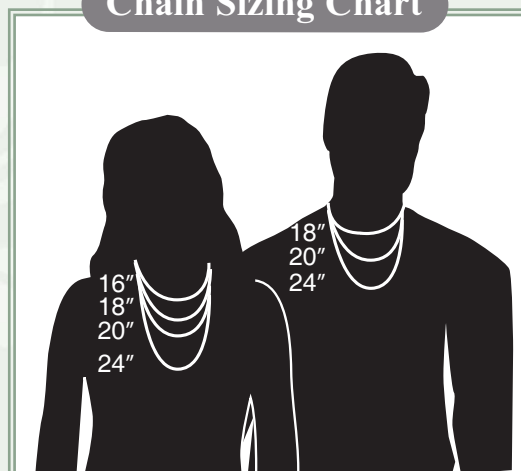

Chain Sizing Chart