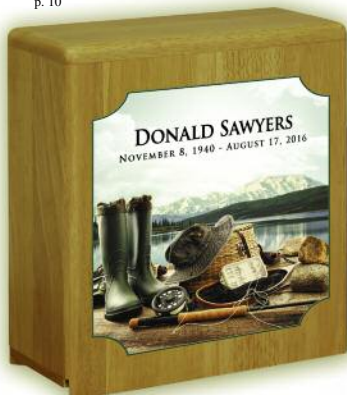

Oak Pioneer
p. 10