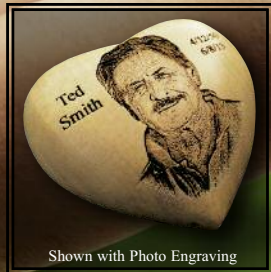

Wood Heart Keepsakes

30-H-500 Light or Dark $75

These solid wood heart keepsakes are hand-made with care and come in your choice of dark or light wood. Add personalization to this keepsake with an engraving for an additional charge. Wood heart keepsakes hold a small amount of cremains. Includes a black keepsake bag.

Patent #D731,738

2.75"H x 1.25"D x 3.25"W

CUSTOM ENGRAVING ADDITIONAL
*Front Only

PHOTO ENGRAVING ADDITIONAL
*Front Only