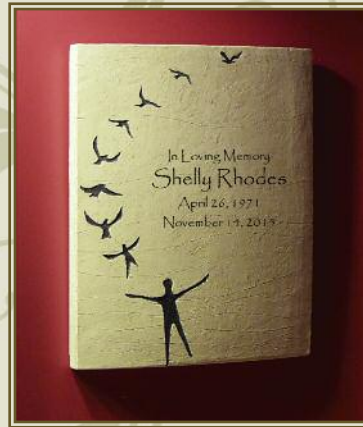

30-R-5001 $129

The beautiful In Flight plaque matches the urn exactly. It can be placed in a plate stand on a shelf or hung easily on a wall with the embedded hanger on the back.

8" W x 9.25" H, 4 LBS.

CUSTOM ENGRAVING ADDITIONAL
*Front

30-R-2001 $129

A large keepsake, that functions as a candle holder. Each family member can light their own keepsake and remember a life well lived.

5.5" W x 5" H x 3.75" D
12 C.I., 6 LBS.

CUSTOM ENGRAVING ADDITIONAL
*Front or Back

30-R-1001 $460

Our In Flight Urn is truly a beautiful work of artistic imagination. A wonderful image capturing the feeling of eternal flight carved gently into the cultured stone. This amazing vessel sits atop a classic mahogany base.

8.25" W x 5" D x 10.25" H, 200 C.I., 12 LBS.

CUSTOM ENGRAVING ADDITIONAL
*Front or Back

Shown with Custom Engraving

$99

30-R-3001

A companion to our In Flight vessel, the miniature sculpted detail is outstanding. It is a perfect keepsake for all family members.

3.5" W. x 4.375" H
x 2.25" D.
1 C.I., 2 LBS.

CUSTOM ENGRAVING ADDITIONAL
*Front or Back

Shown with Custom Engraving