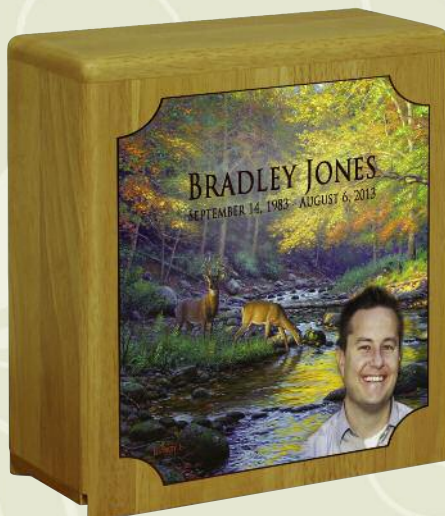

Shown Below with Custom Photo Paintings
Left, Cherry Image Shown: Butterfly Tulips; Custom
Middle, Oak Image Shown: Quiet Encounter; Custom
Right, Cherry Image Shown: Footprints Scroll; Custom