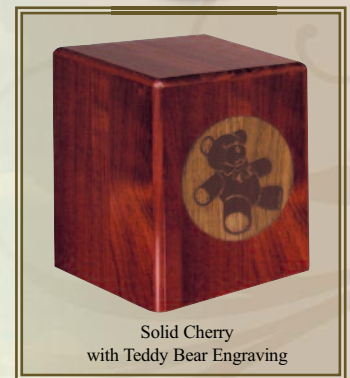

Solid Cherry
with Teddy Bear Engraving

Shown: Solid Oak with Teddy Bear (Design available with pink or blue ribbon); Custom Photo Painting