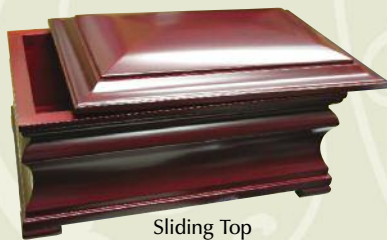

Sliding Top