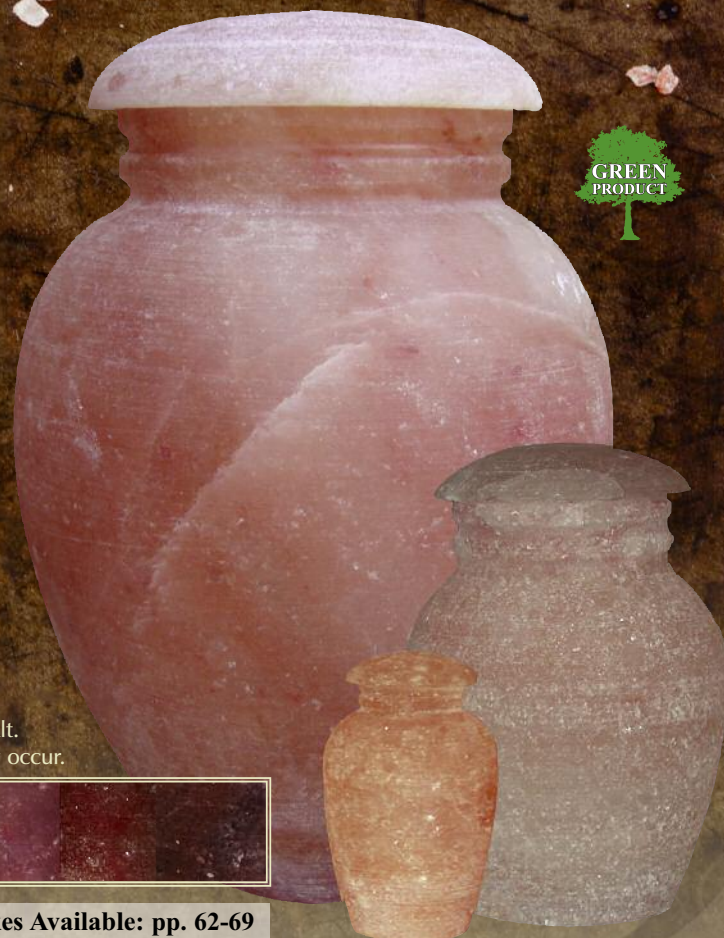

More Keepsakes Available: pp. 62-69