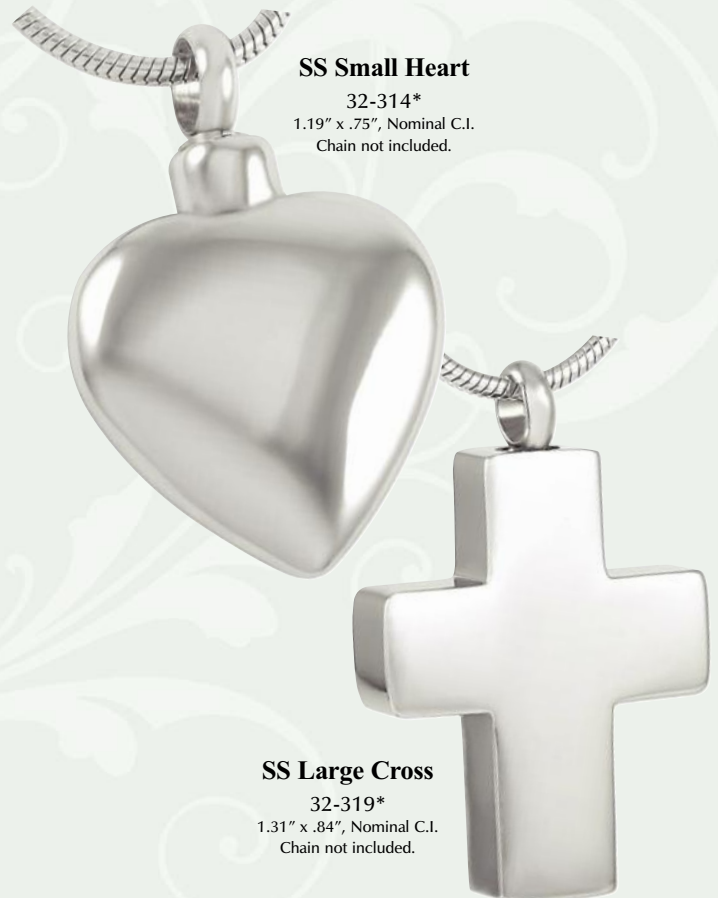

SS Small Heart

32-314*

1.19" x .75", Nominal C.I.
Chain not included.

SS Large Cross

32-319*

1.31" x .84", Nominal C.I.
Chain not included.